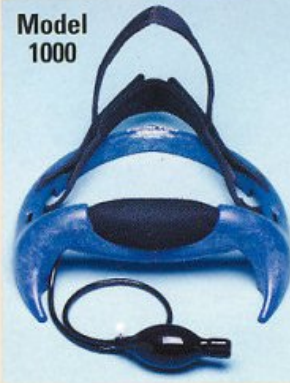

Portable Posture Pump® Spine Trainers® for Home, Office or Travel.

Posture Pump® Cervical Spine Trainer (Model 1000)

- Gets to the cause of neck stiffness & discomfort fast
- Patented up & down motion promotes disc lubrication & joint nutrition
- Dramatically reinforces the cervical curve
 - Light weight, portable, easy to operate & travel with
 - Beautifully crafted, **made in the USA** and built to last
 - Used in over 500,000 cases worldwide

Posture Pump® Elliptical Back Rocker (Model 2000)

- Relieves back **stiffness and discomfort**
- Dual inflation mechanism gradually lifts, stretches and separates the joints
- 2 uniquely angled air cells create **multi-vector force** and **promote disc & joint lubrication**
- Built-in **Rocking Mechanism** allows you to exercise your abdominal muscles while shaping & strengthening the lower back

The best of Models
1000 & 2000
combined!

Deluxe Full-Spine Posture Pump® (Model 4100)

- Combines both Neck & Back Exercisers into one. Leatherette comfort pad attaches both exercisers and conveniently folds and locks together for easy travel
- Comfort pad is designed to stretch and fit all body types
- A must have for sufferers of **Neck** and **Back** stiffness and discomfort

(Comfort pad is also sold separately & easily connects to existing Neck & Back Exercisers.) Comfort pad (Model 3100)

Computerized Full-Spine Posture Pump® (Model 6100)

- The ultimate & most advanced spinal shaping joint lubricator ever developed!
- This computerized Posture Pump® comes complete with Deluxe Full-Spine Unit (Model 4100) already attached
- Easy to use hand controller with independent settings for Neck & Back
- No manual pumping action required – just push the start button and relax
- Folds up for complete portability